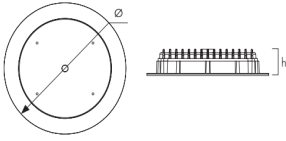

Technical Drawing / Teknik Çizim